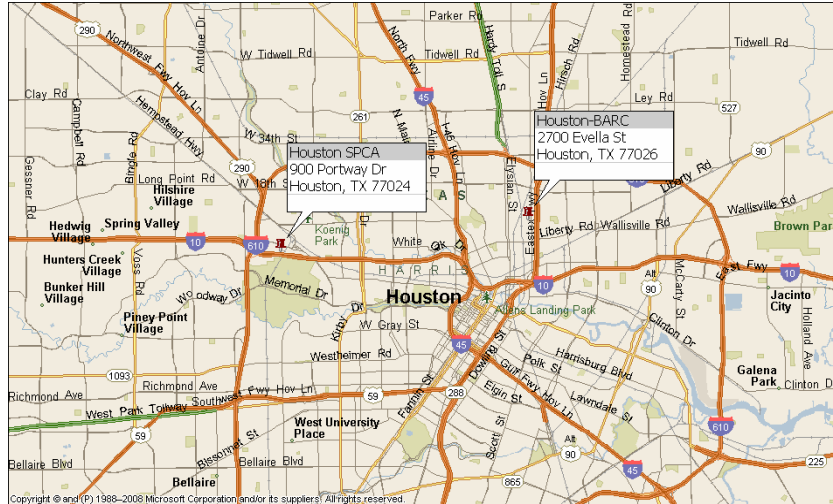

Driving directions from the Houston SPCA - 1. Head north on Portway Dr toward Katy Rd 0.1 mi; 2. Turn left at Katy Rd 0.5 mi ; 3. Turn right at W Loop N 0.2 mi; 4. Take the ramp on the left onto I-610 N 7.8 mi; 5. Take exit 20 for US-59 N/US-59 S toward Cleveland 0.1 mi; 6. Keep right at the fork to continue toward US-59 S and merge onto US-59 S 0.8 mi; 7. Take the exit toward Collingsworth St 0.2 mi; 8. Merge onto Eastex Fwy 0.3 mi; 9. Turn right at Evella St - Destination will be on the left.